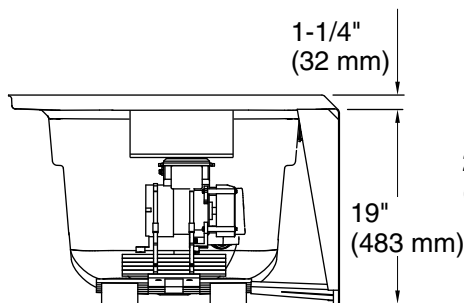

Required Electrical Service

One dedicated circuit required, protected with Class A Ground-Fault Circuit-Interrupter (GFCI). Outside North America, this device may be known as a Residual Current Device (RCD).

Pump, Heated Surface: 120 V, 15 A, 60 Hz

Technical Information

All product dimensions are nominal.

Installation: Three-wall alcove
Drain location: Right
Basin area, bottom: 45-1/8" x 19-11/16" (1146 mm x 500 mm)
Basin area, top: 52-3/4" x 25-5/16" (1340 mm x 643 mm)
Weight: 141 lbs (64 kg)
Minimum floor load: 49 lbs/ft² (239.2 kg/m²)
Water depth: 15" (381 mm)
Water capacity: 58 gal (219.6 L)
Electrical component rating: Pump: 120 V, 7 A, 60 Hz
Heated Surface: 120 V, 0.5 A, 60 Hz

Notes

Measure your actual product for rough-in details.

Install this product according to the installation instructions.

The hot water supply should be 70% of the capacity of the bath or greater. Installations will vary.

ADA compliant when installed to the specific requirements of these regulations.