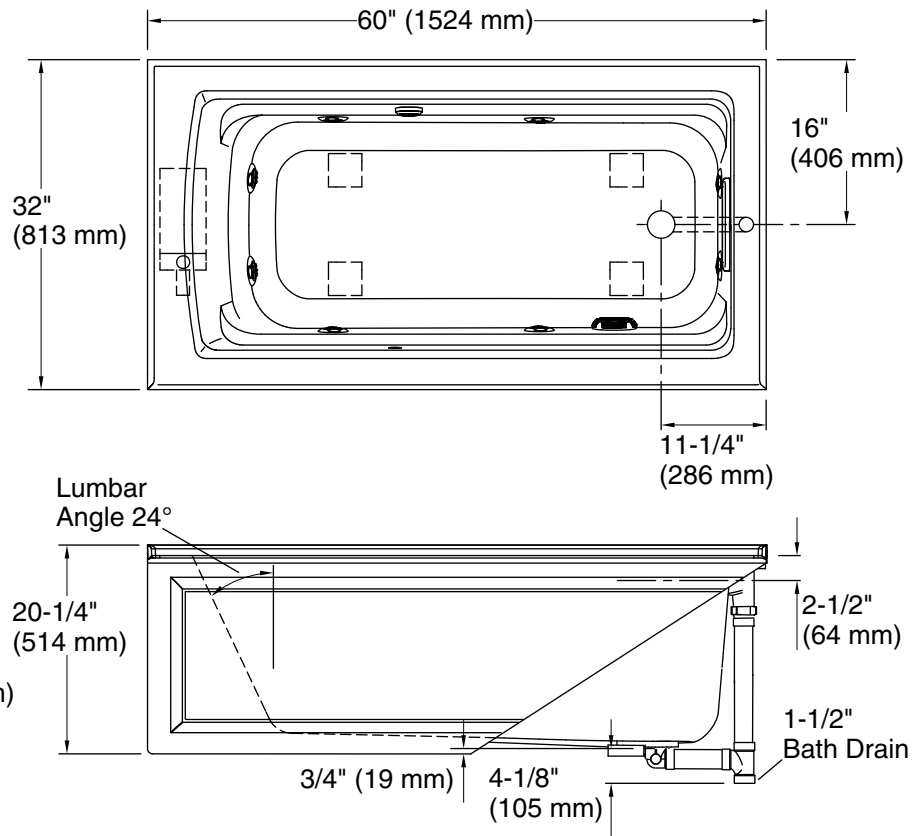

Required Electrical Service

One dedicated circuit required, protected with Class A Ground-Fault Circuit-Interrupter (GFCI). Outside North America, this device may be known as a Residual Current Device (RCD).

Pump, Heated Surface: 120 V, 15 A, 60 Hz

Technical Information

All product dimensions are nominal.

Installation: Three-wall alcove
Drain location: Right
Basin area, bottom: 45-1/8" x 19-11/16" (1146 mm x 500 mm)
Basin area, top: 52-3/4" x 25-5/16" (1340 mm x 643 mm)
Weight: 141 lbs (64 kg)
Minimum floor load: 49 lbs/ft² (239.2 kg/m²)
Water depth: 15" (381 mm)
Water capacity: 58 gal (219.6 L)
Electrical component rating: Pump: 120 V, 7 A, 60 Hz
Heated Surface: 120 V, 0.5 A, 60 Hz

Notes

Measure your actual product for rough-in details.

Install this product according to the installation instructions.

The hot water supply should be 70% of the capacity of the bath or greater. Installations will vary.

ADA compliant when installed to the specific requirements of these regulations.