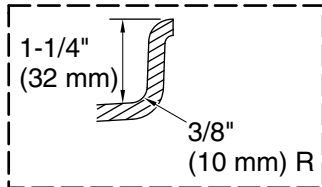

No change in measurements if connected with drain illustrated. (K-7272)

Integral Flange Detail